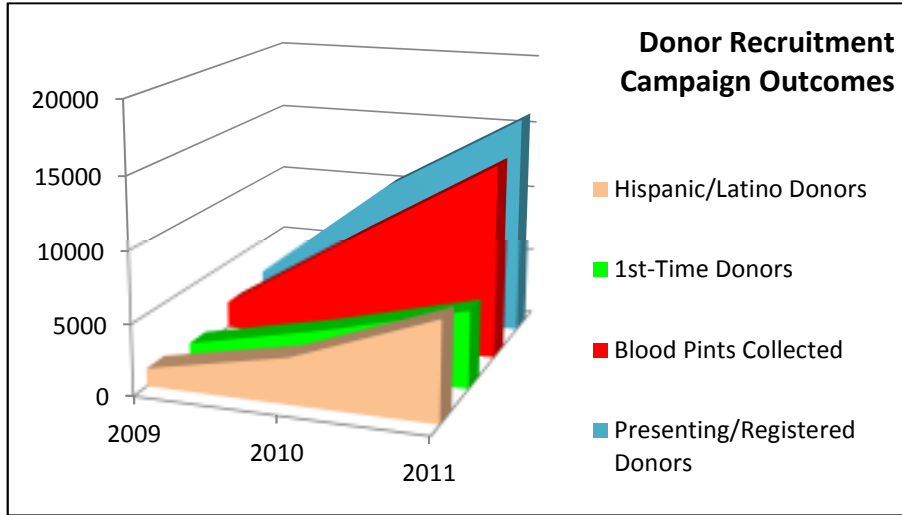

National Cesar E. Chavez Blood Drive Challenge
Service Learning Program

OUTCOMES

	Donors Hispanic/Latino	Donors 1 st -Time	Blood Pints Collected	Donors Presenting/Registered
2009	1,265	873	1,931	2,468
2010	3,244	2,992	8,054	10,231
2011	7,000	5,500	14,000	16,000 (expected)